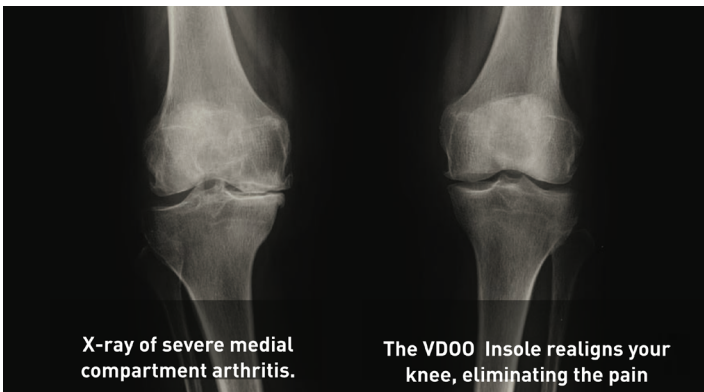

How does it help?

Backed by science

The unloading effect of the technology used in the custom VDOO has been tested in multiple university studies and has been published in the scientific journals, "Gait and Posture" and "Journal of Foot and Ankle Research". ^{1, 2}

¹ Tse CTF, Ryan MB, et al. *J Foot Ankle Res.* 2021 Oct 6;14(1):55.

² Tse CTF, Ryan MB, et al. *Gait Posture.* 2020 Sep;81:21-26.

Talk to your patients about Kintec's new VDOO Insole!

If you have any questions, please schedule a Get to Know Us appointment.

Visit our Doctors Portal to easily access all our medical resources in one place:
Download brochures, referral pads, view upcoming CME's events & more