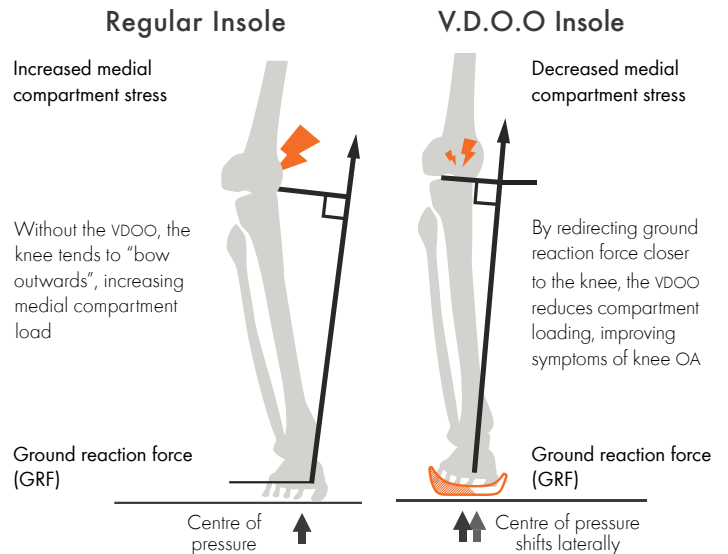

# A New Solution for Knee OA

Get the unloading benefits of a knee brace with the comfort and convenience of an insole. The new Custom VDOO is the only orthotic designed and University tested to reduce knee Joint Loads... And Also Supports The Foot.

## How does it work?

The custom VDOO insole relieves pain through a patent-pending shell design that reorients the load by shifting pressure under the foot.

## Backed by science

The unloading effect of the technology used in the custom VDOO has been tested in multiple university studies and has been published in the scientific journals, "Gait and Posture" and "Journal of Foot and Ankle Research". <sup>1, 2</sup>